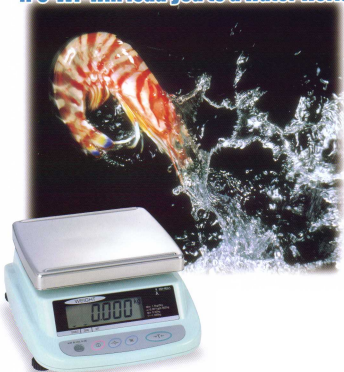

iPC-WP will lead you to a water world

IPC-WP... Compact, Portable Scale for Washdown Environments

Features

Durable Construction Equals Quality Performance

Meeting the demands of an IP-65 rating, Ishida's IPC-WP is protected from dust and low pressure water. The stainless steel platter is designed for ease, removal and frequent washing for food and chemical applications. The IPC-WP's sleek design is coupled with accuracy and user friendly operation.

On the Go Convenience

Today's fast-moving business climate demands portable solutions. Quite simply your tools need to be where you are. That's precisely why we created the IPC-WP with both battery power and an AC adapter. When required, the IPC-WP is easy to move and instantly set up at remote locations such as farmers markets and roadside stands. Two D-cell batteries allow efficient, extended operation—as long as 500 hours, and an annunciator lets you know when to change them. The IPC-WP's selectable Auto Power Off function saves power and ensures long battery life.

Large Display & Accessible Buttons

The large 25mm LCD panel provides instant weight identification and the optional dual display is ideal for retail applications.

Specifications

Platter size	229 x 196 mm
Multi Interval	3 kg
Capacity and minimum graduation	1 g (0 - 1.5 kg), 2 g (1.5 - 3 kg)
	8 kg
	2 g (0 - 3 kg), 5 g (3 - 6 kg)
	15 kg
	5 g (0 - 7.5 kg), 10 g (7.5 - 15 kg)
Weighing method	Strain gauge load cell
LCD panel	Six digits (7-segment), character height 25 mm
Display information	6-digit weight, battery annunciator, decimal point, net weight annunciator, stability annunciator, minus sign, and unit of measurement
Power	2 Dry Cell D-type batteries (up to 500 hours) or AC adapter. (Dry Cell batteries and/or AC adapter are not included) Auto Power Off function (can be set to 60 min., 20 min., or off)
Operational temperature	-5°C - 40°C
Weight	3.2 kg (including batteries)
Approvals	OIML/Ce conformity for approval type
Option	AC adapter